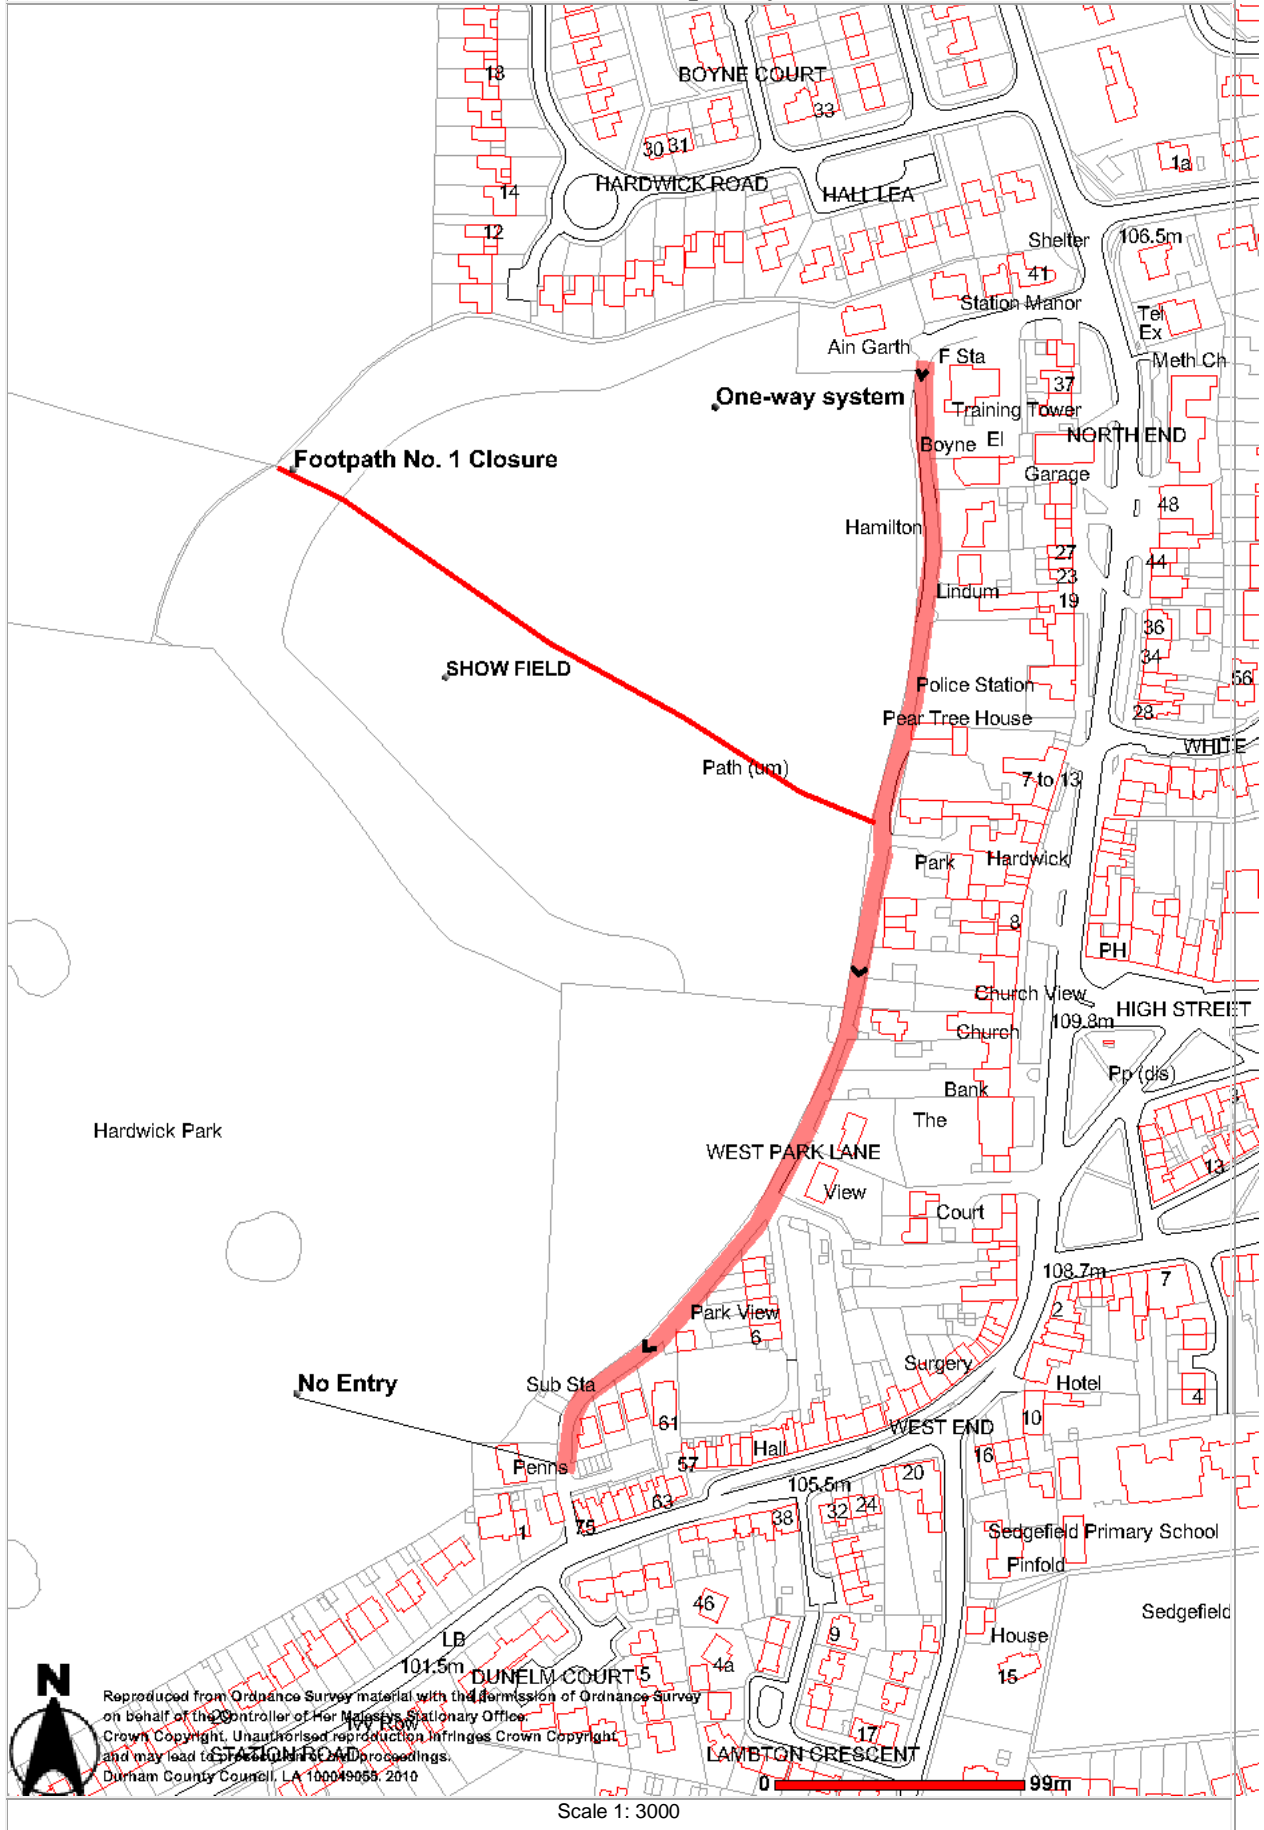

SEDGEFIELD SHOW - Temporary Restrictions

Reproduced from Ordnance Survey material with the permission of Ordnance Survey on behalf of the Controller of Her Majesty's Stationary Office. Crown Copyright. Unauthorised reproduction infringes Crown Copyright and may lead to proceedings for civil and criminal offences. Durham County Council, LA 100049058, 2010

Scale 1: 3000